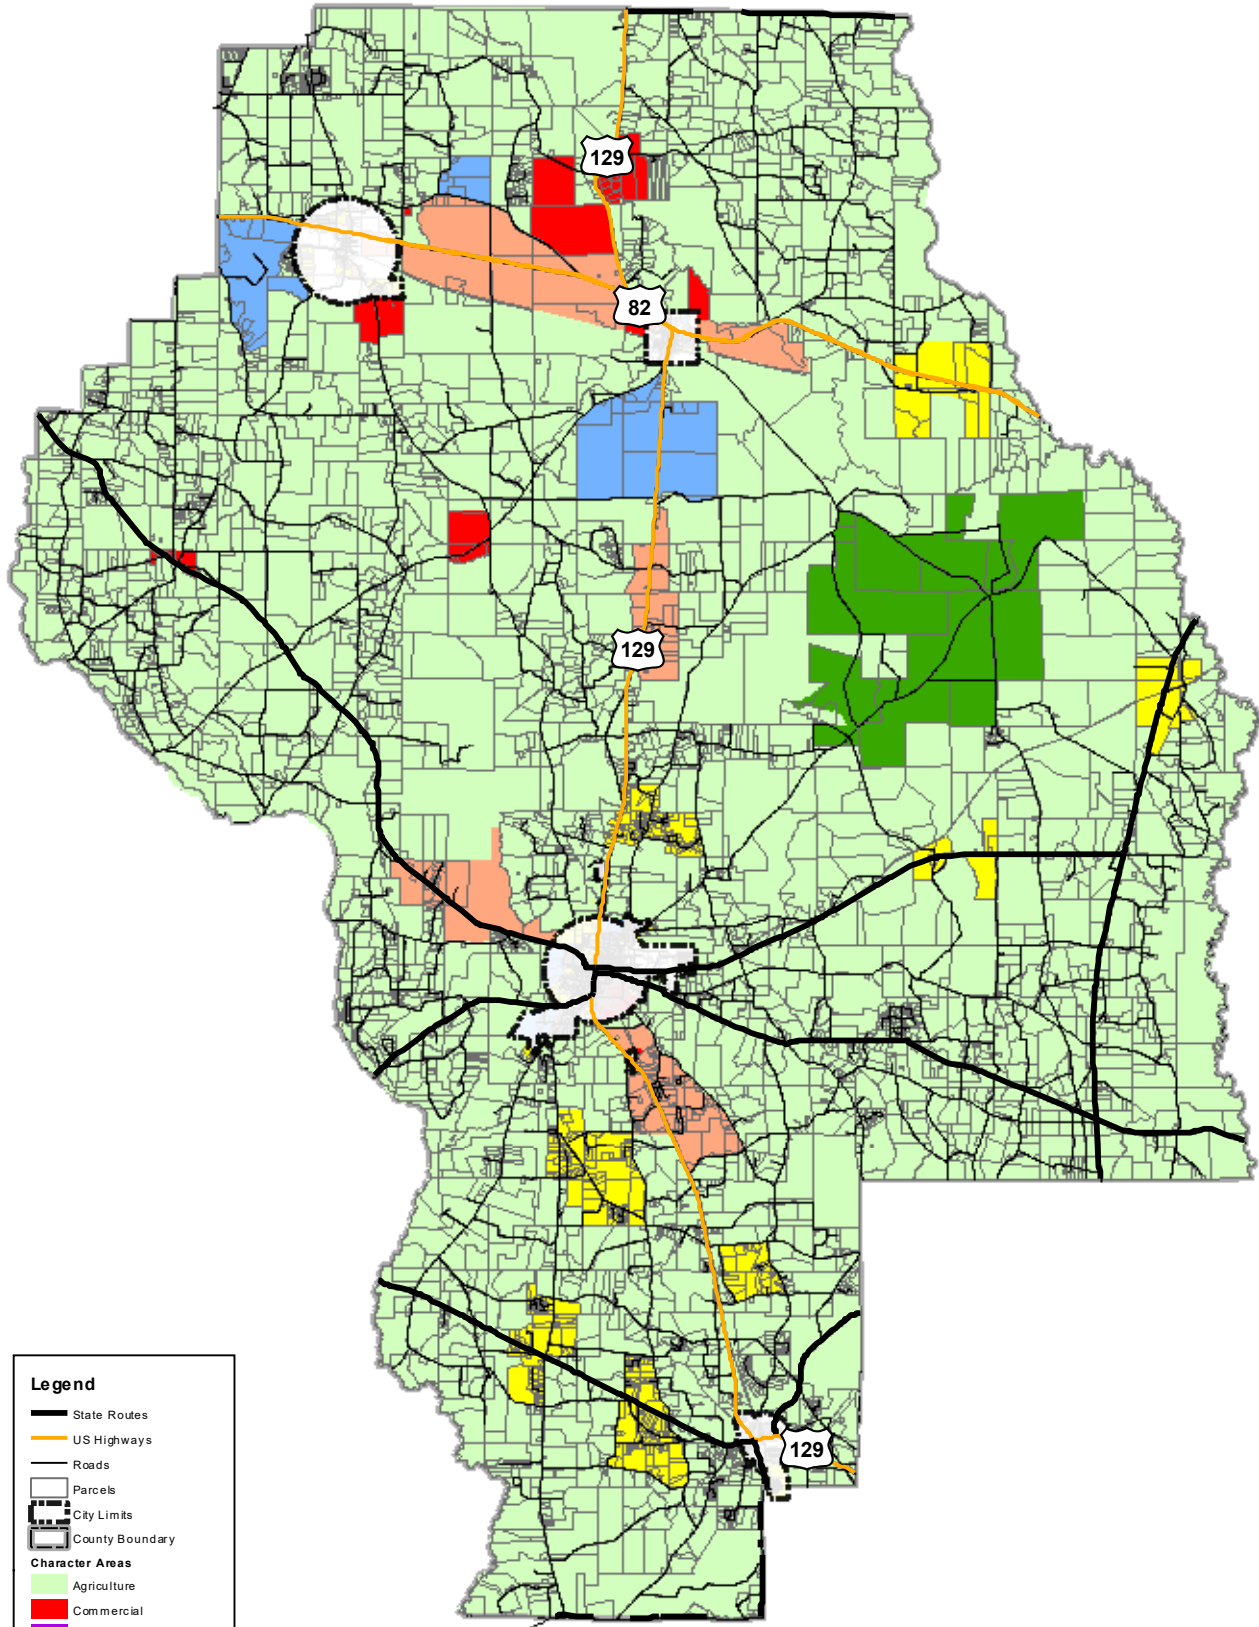

Berrien County Character Areas

Legend

- State Routes
- US Highways
- Roads
- Parcels
- City Limits
- County Boundary

Character Areas

- Agriculture
- Commercial
- Employment Office Park
- Forestry Area
- Industrial
- Public Institutional
- Residential
- Rural Highway