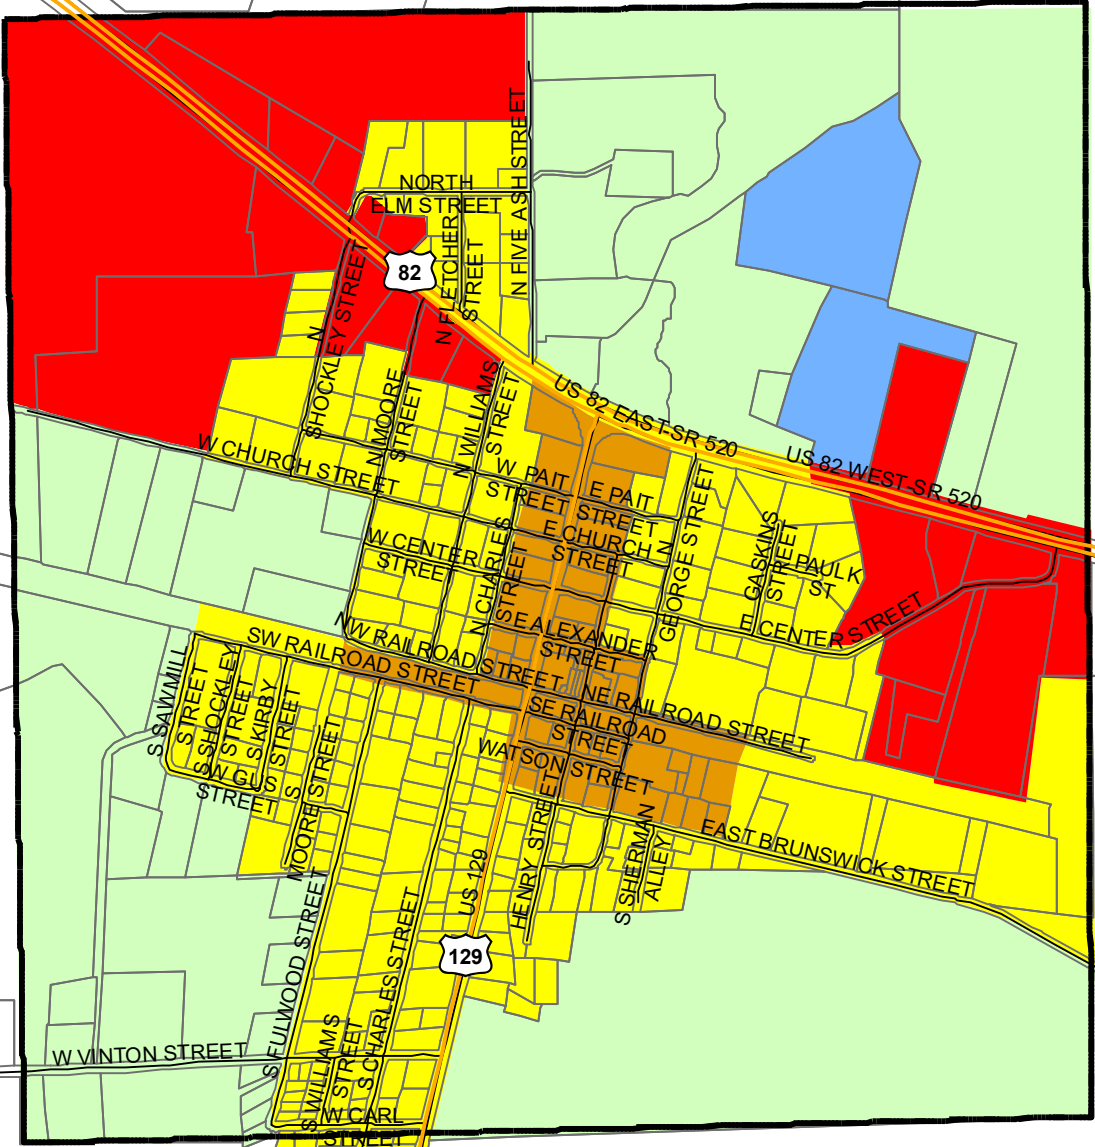

Berrien County Character Areas

Legend

- State Routes
- US Highways
- Roads
- Parcels
- City Limits
- County Boundary

Character Areas

- Agriculture
- Commercial
- Employment Office Park
- Forestry Area
- Industrial
- Public Institutional
- Residential
- Rural Highway

Alapaha Character Areas

Legend

- US Highways
- City Limits
- Roads
- Parcels
- Agriculture / Residential
- Commercial
- Historic Main Street Area
- Public Institutional
- Residential

Enigma Character Areas

Ray City Character Areas

Legend

- Roads
- Parcels
- City Limits
- Agriculture / Residential
- Downtown Core
- Public Institutional
- Residential