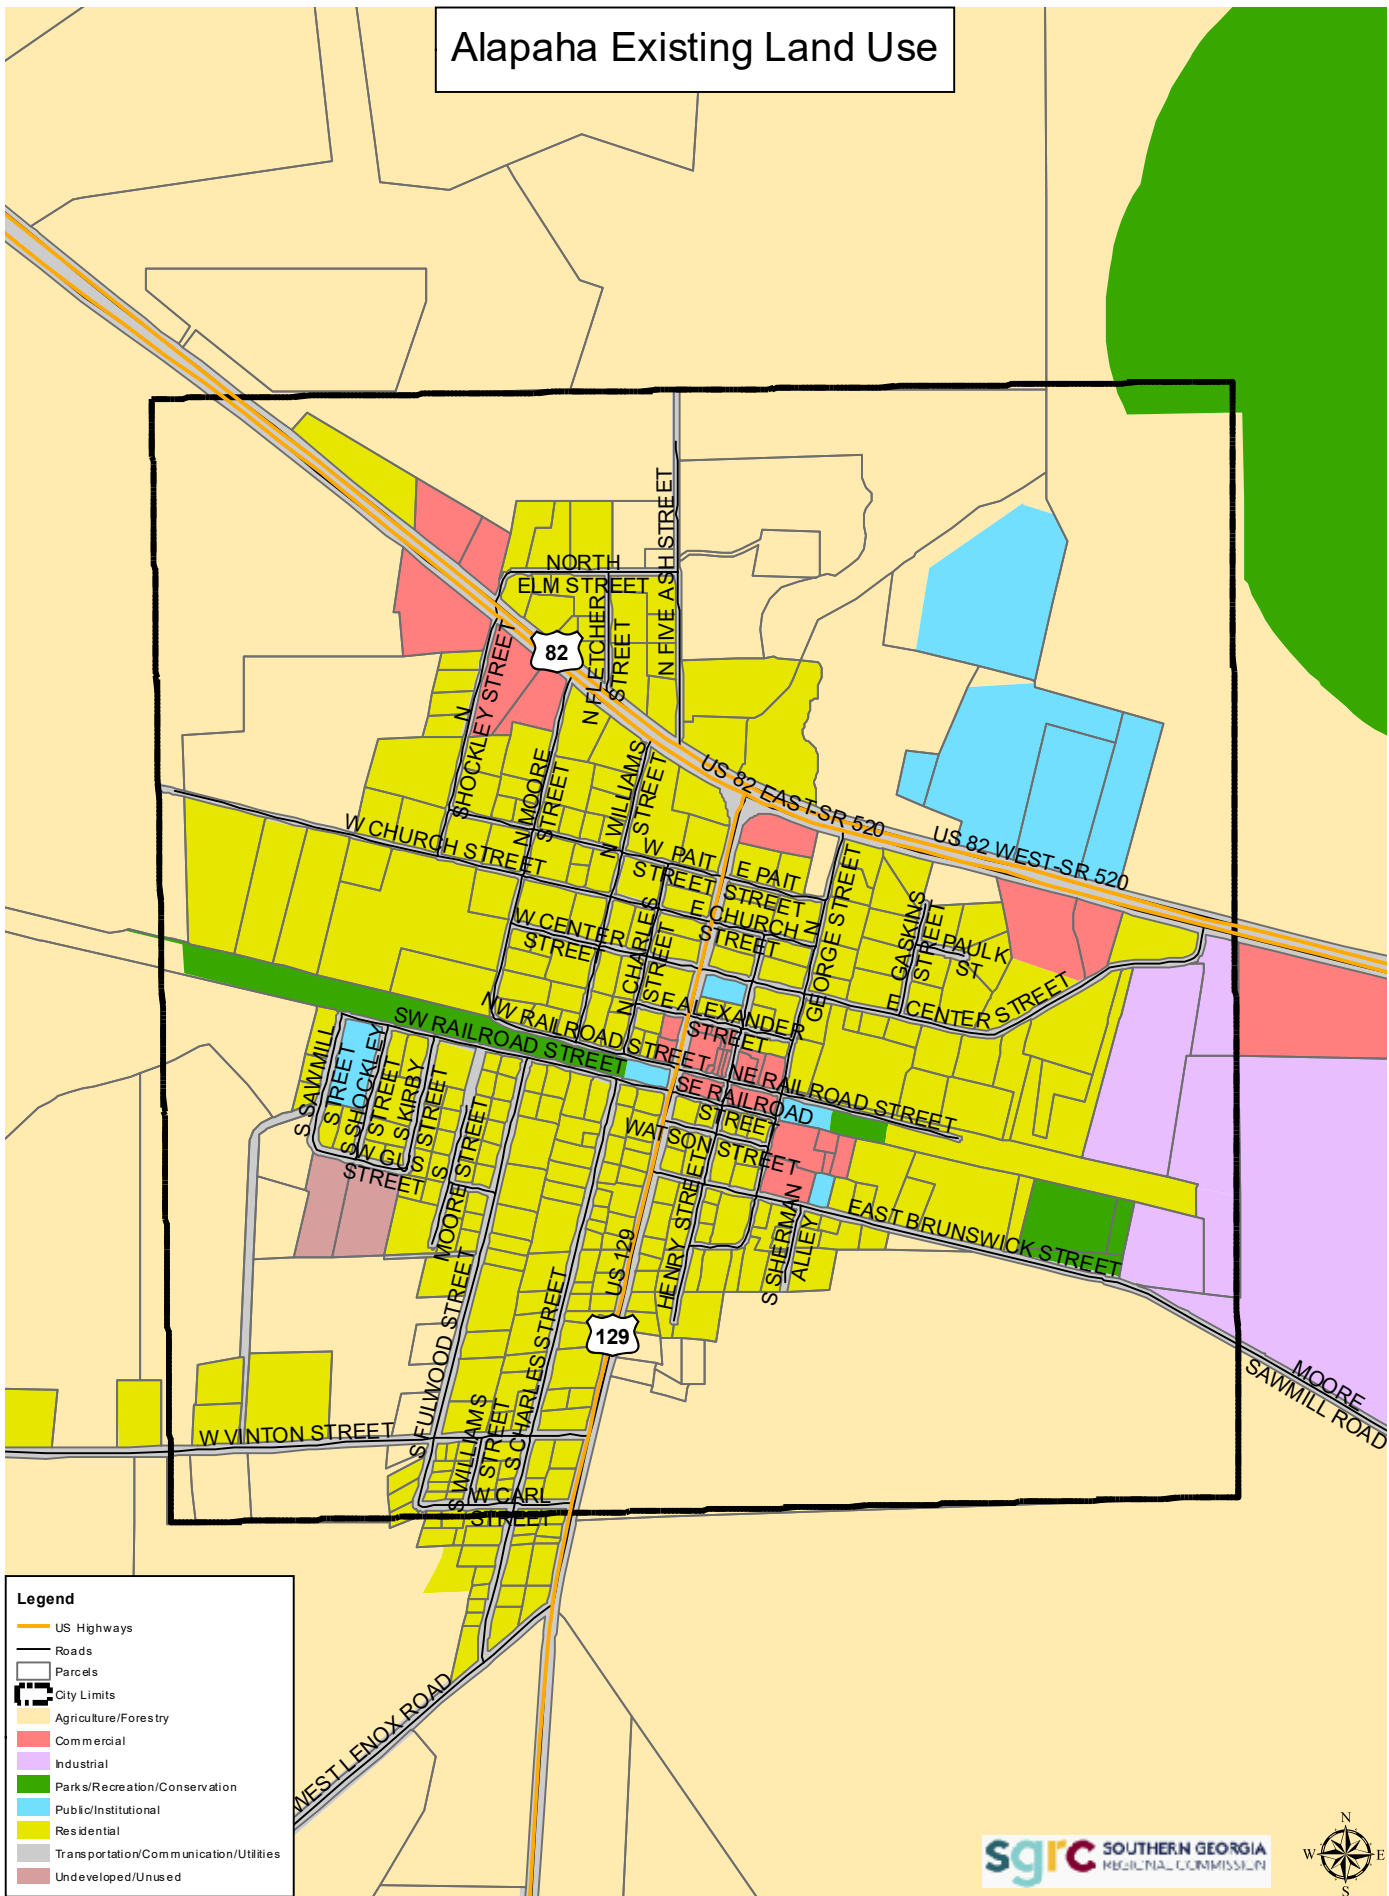

Alapaha Existing Land Use

1. **Legend**
2. US Highways
   - Roads
   - Parcels
   - City Limits
   - Agriculture/Forestry
   - Commercial
   - Industrial
   - Parks/Recreation/Conservation
   - Public/Institutional
   - Residential
   - Transportation/Communication/Utilities
   - Undeveloped/Unused