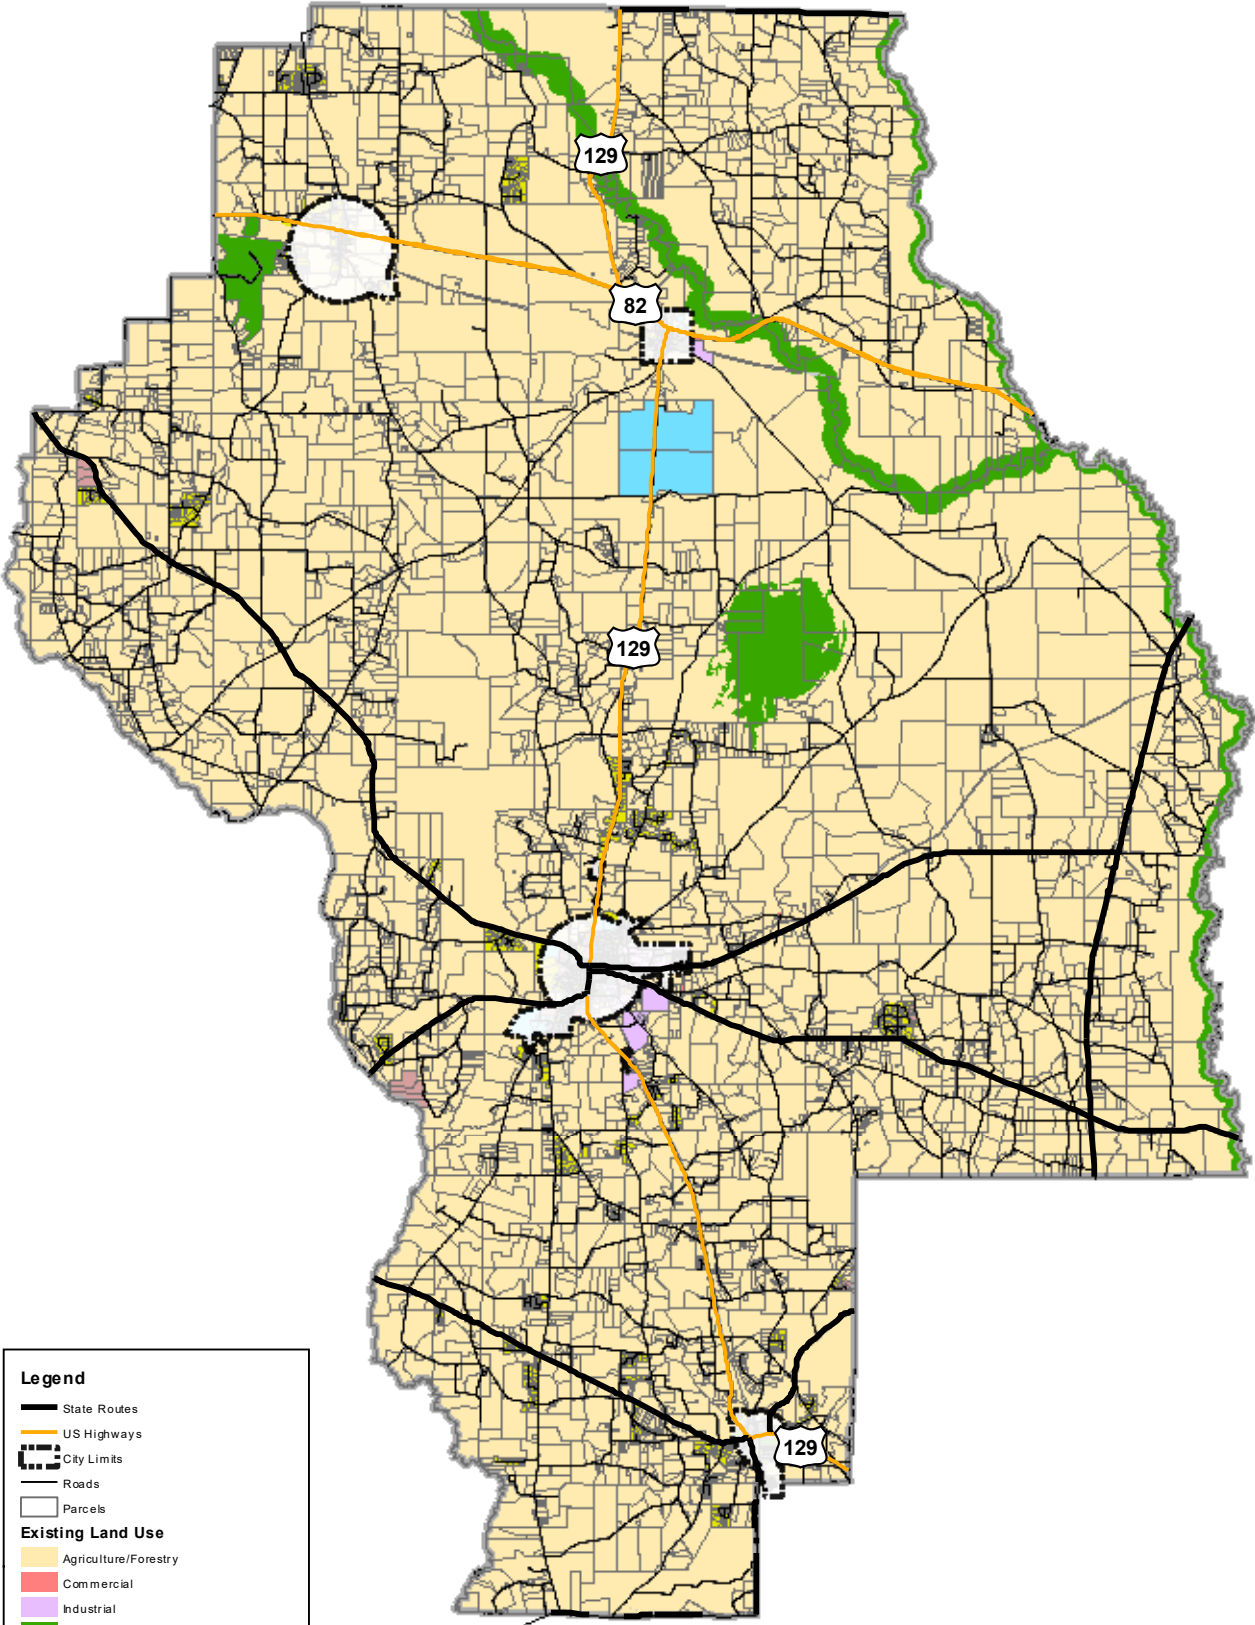

Berrien County Existing Land Use

Legend

- State Routes
- US Highways
- City Limits
- Roads
- Parcels

Existing Land Use

- Agriculture/Forestry
- Commercial
- Industrial
- Parks/Recreation/Conservation
- Public/Institutional
- Residential
- Transportation/Communication/Utilities
- Undeveloped/Unused
- County Boundary

Alapaha Character Areas

Legend

- US Highways
- City Limits
- Roads
- Parcels
- Agriculture / Residential
- Commercial
- Historic Main Street Area
- Public Institutional
- Residential

Enigma Character Areas

Legend

- US Highways
- Roads
- Parcels
- City Limits
- Agriculture / Residential
- Downtown Core
- Residential
- Rural Highway

Nashville Character Areas

Legend

- State Routes
- US Highways
- Roads
- Parcels
- City Limits
- Airport / Industrial
- Commercial
- Downtown Historic District
- Gateway Corridor
- Public Institutional
- Residential

Ray City Character Areas

Legend

- Roads
- Parcels
- City Limits
- Agriculture / Residential
- Downtown Core
- Public Institutional
- Residential