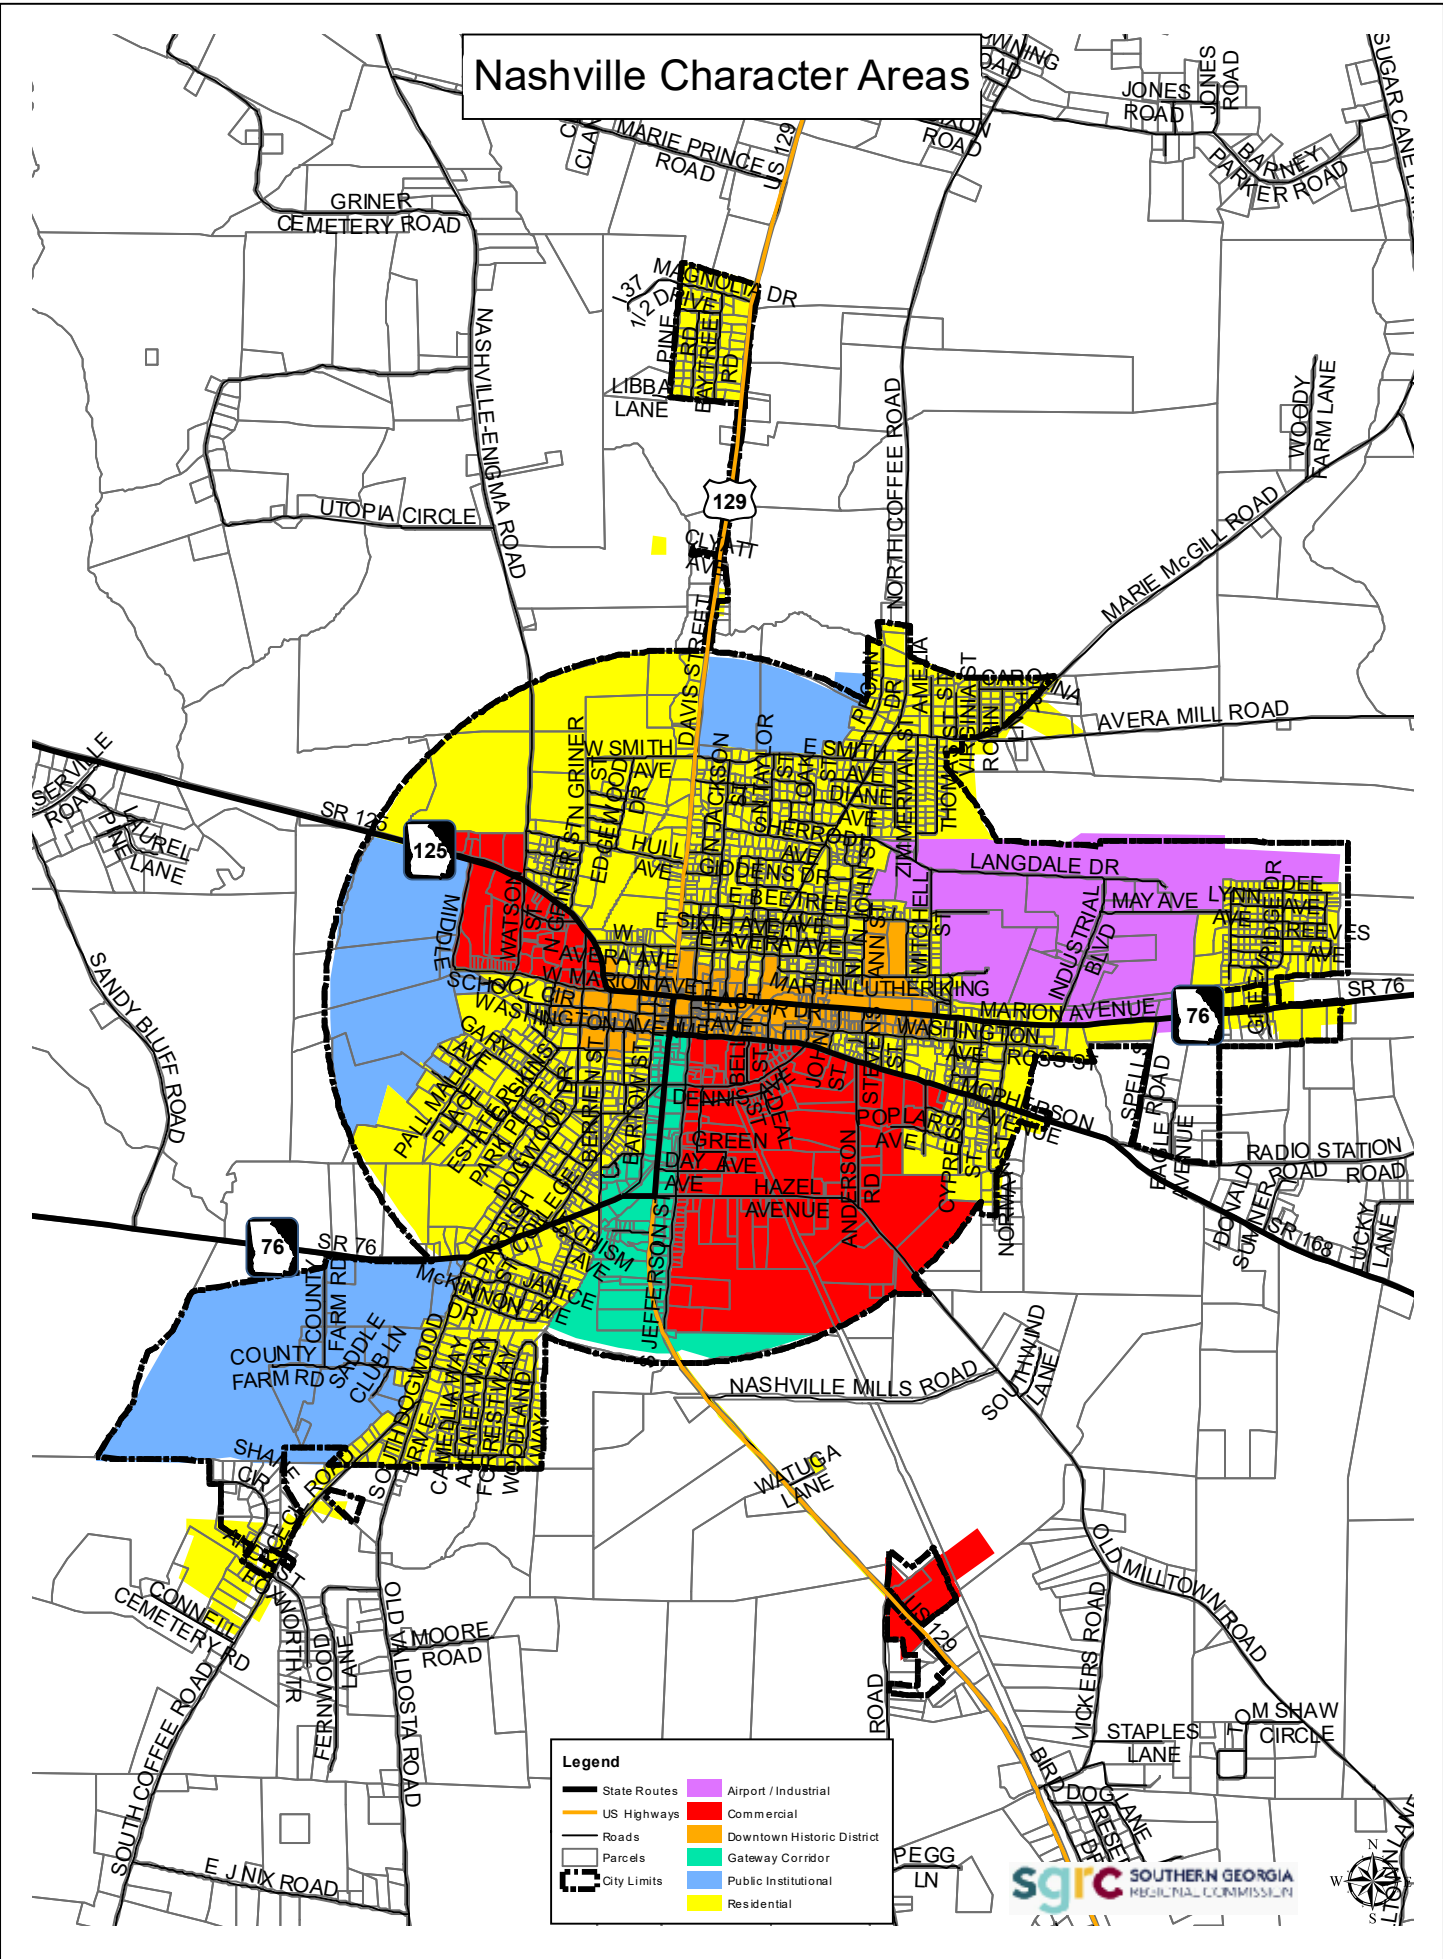

Ray City Existing Land Use

Legend

- State Routes
- US Highways
- Roads
- Parcels
- City Limits
- Agriculture/Forestry
- Commercial
- Industrial
- Parks/Recreation/Conservation
- Public/Institutional
- Residential
- Transportation/Communication/Utilities
- Undeveloped/Unused

Alapaha Character Areas

Legend

- US Highways
- City Limits
- Roads
- Parcels
- Agriculture / Residential
- Commercial
- Historic Main Street Area
- Public Institutional
- Residential

Enigma Character Areas

Legend

- US Highways
- Roads
- Parcels
- City Limits
- Agriculture / Residential
- Downtown Core
- Residential
- Rural Highway

Nashville Character Areas

Legend

- State Routes
- US Highways
- Roads
- Parcels
- City Limits
- Airport / Industrial
- Commercial
- Downtown Historic District
- Gateway Corridor
- Public Institutional
- Residential

Ray City Character Areas

Legend

- Roads
- Parcels
- City Limits
- Agriculture / Residential
- Downtown Core
- Public Institutional
- Residential