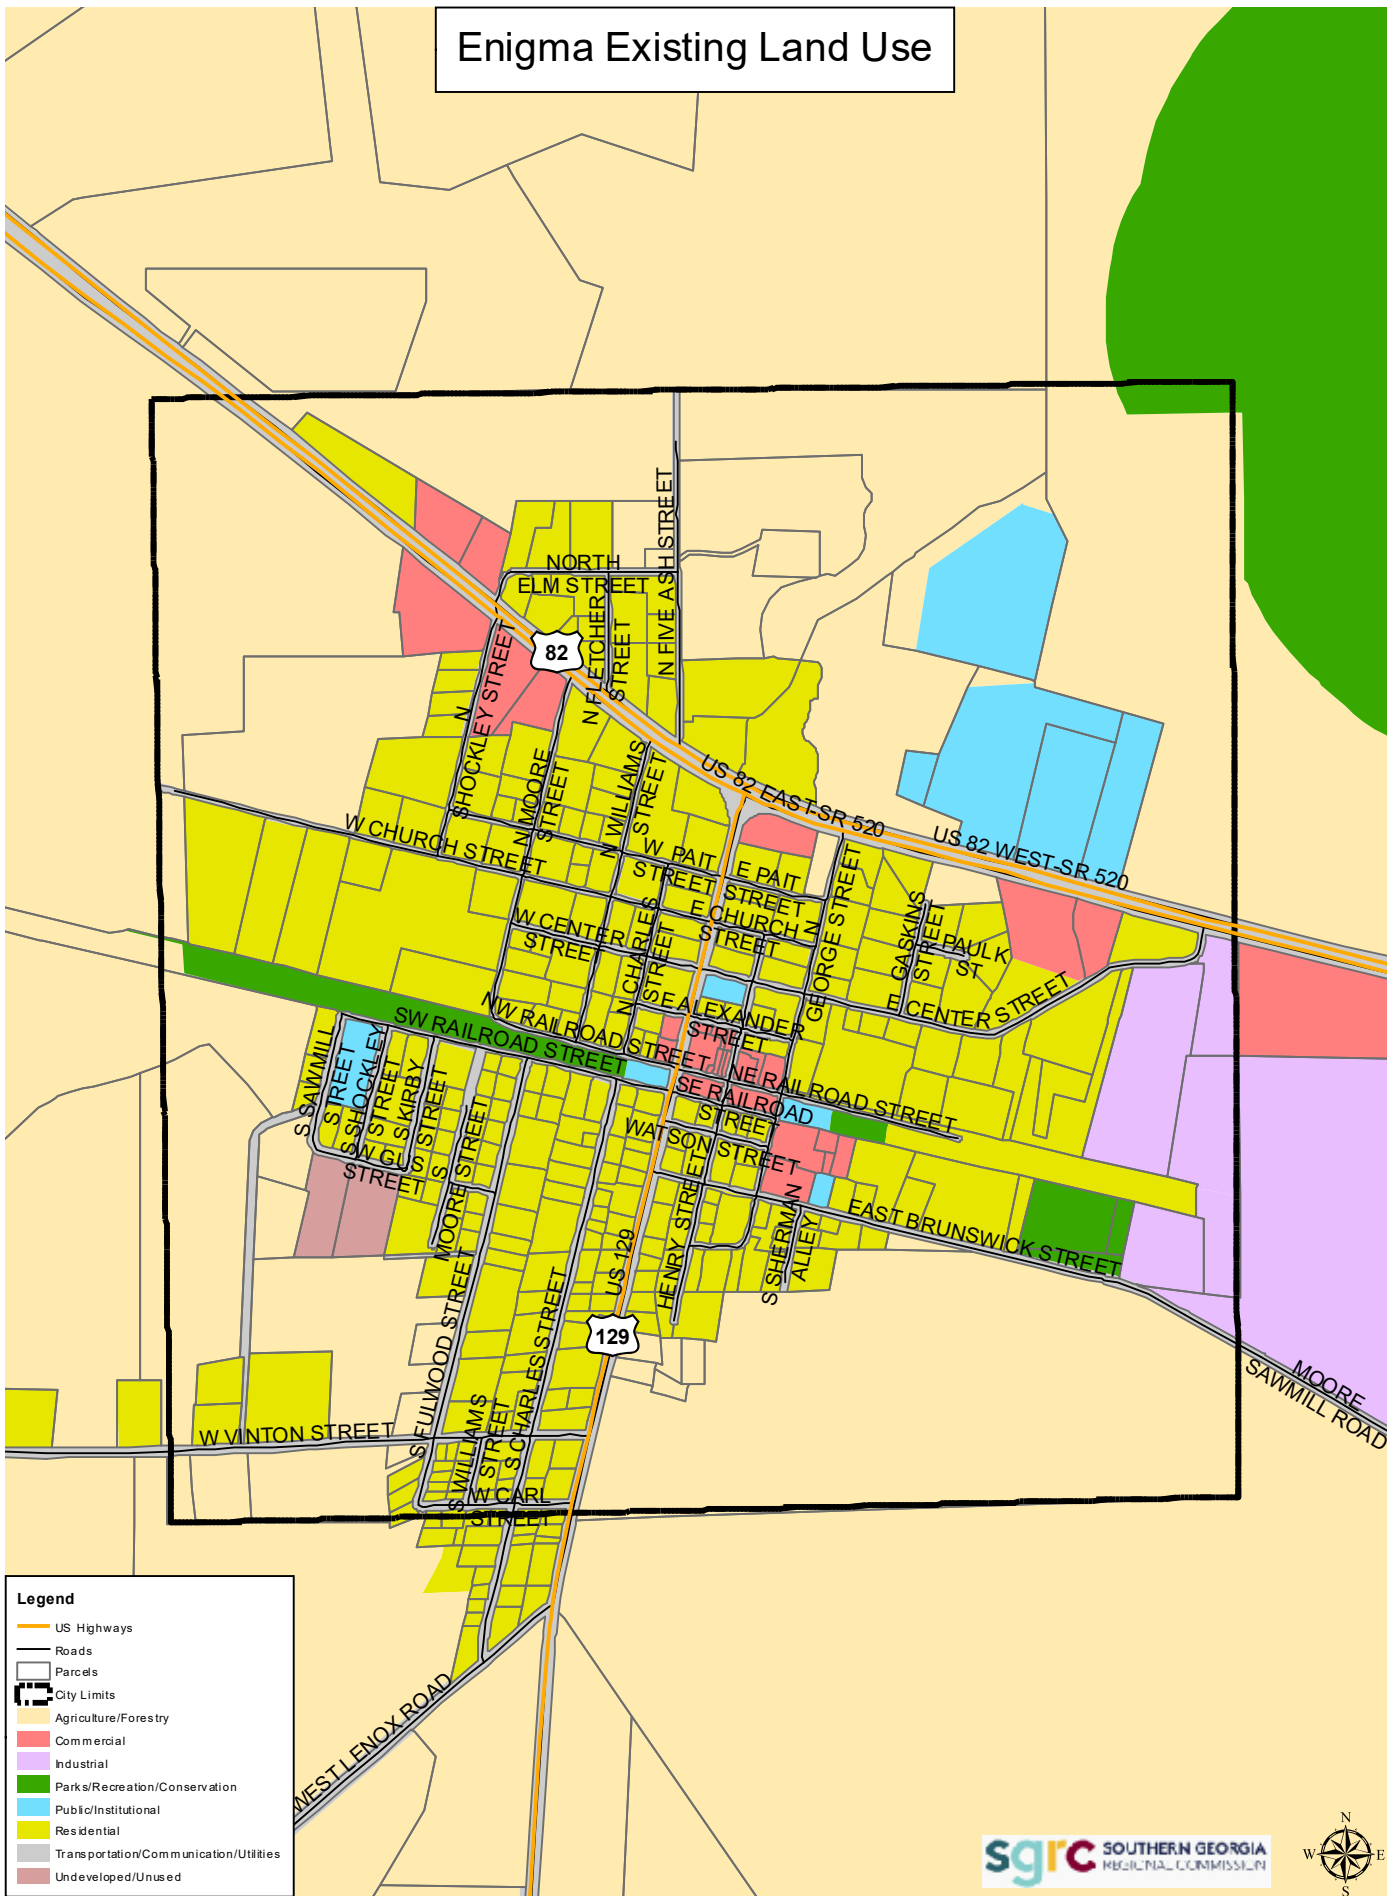

Enigma Existing Land Use

1. **Legend**
2. US Highways
   - Roads
   - Parcels
   - City Limits
   - Agriculture/Forestry
   - Commercial
   - Industrial
   - Parks/Recreation/Conservation
   - Public/Institutional
   - Residential
   - Transportation/Communication/Utilities
   - Undeveloped/Unused