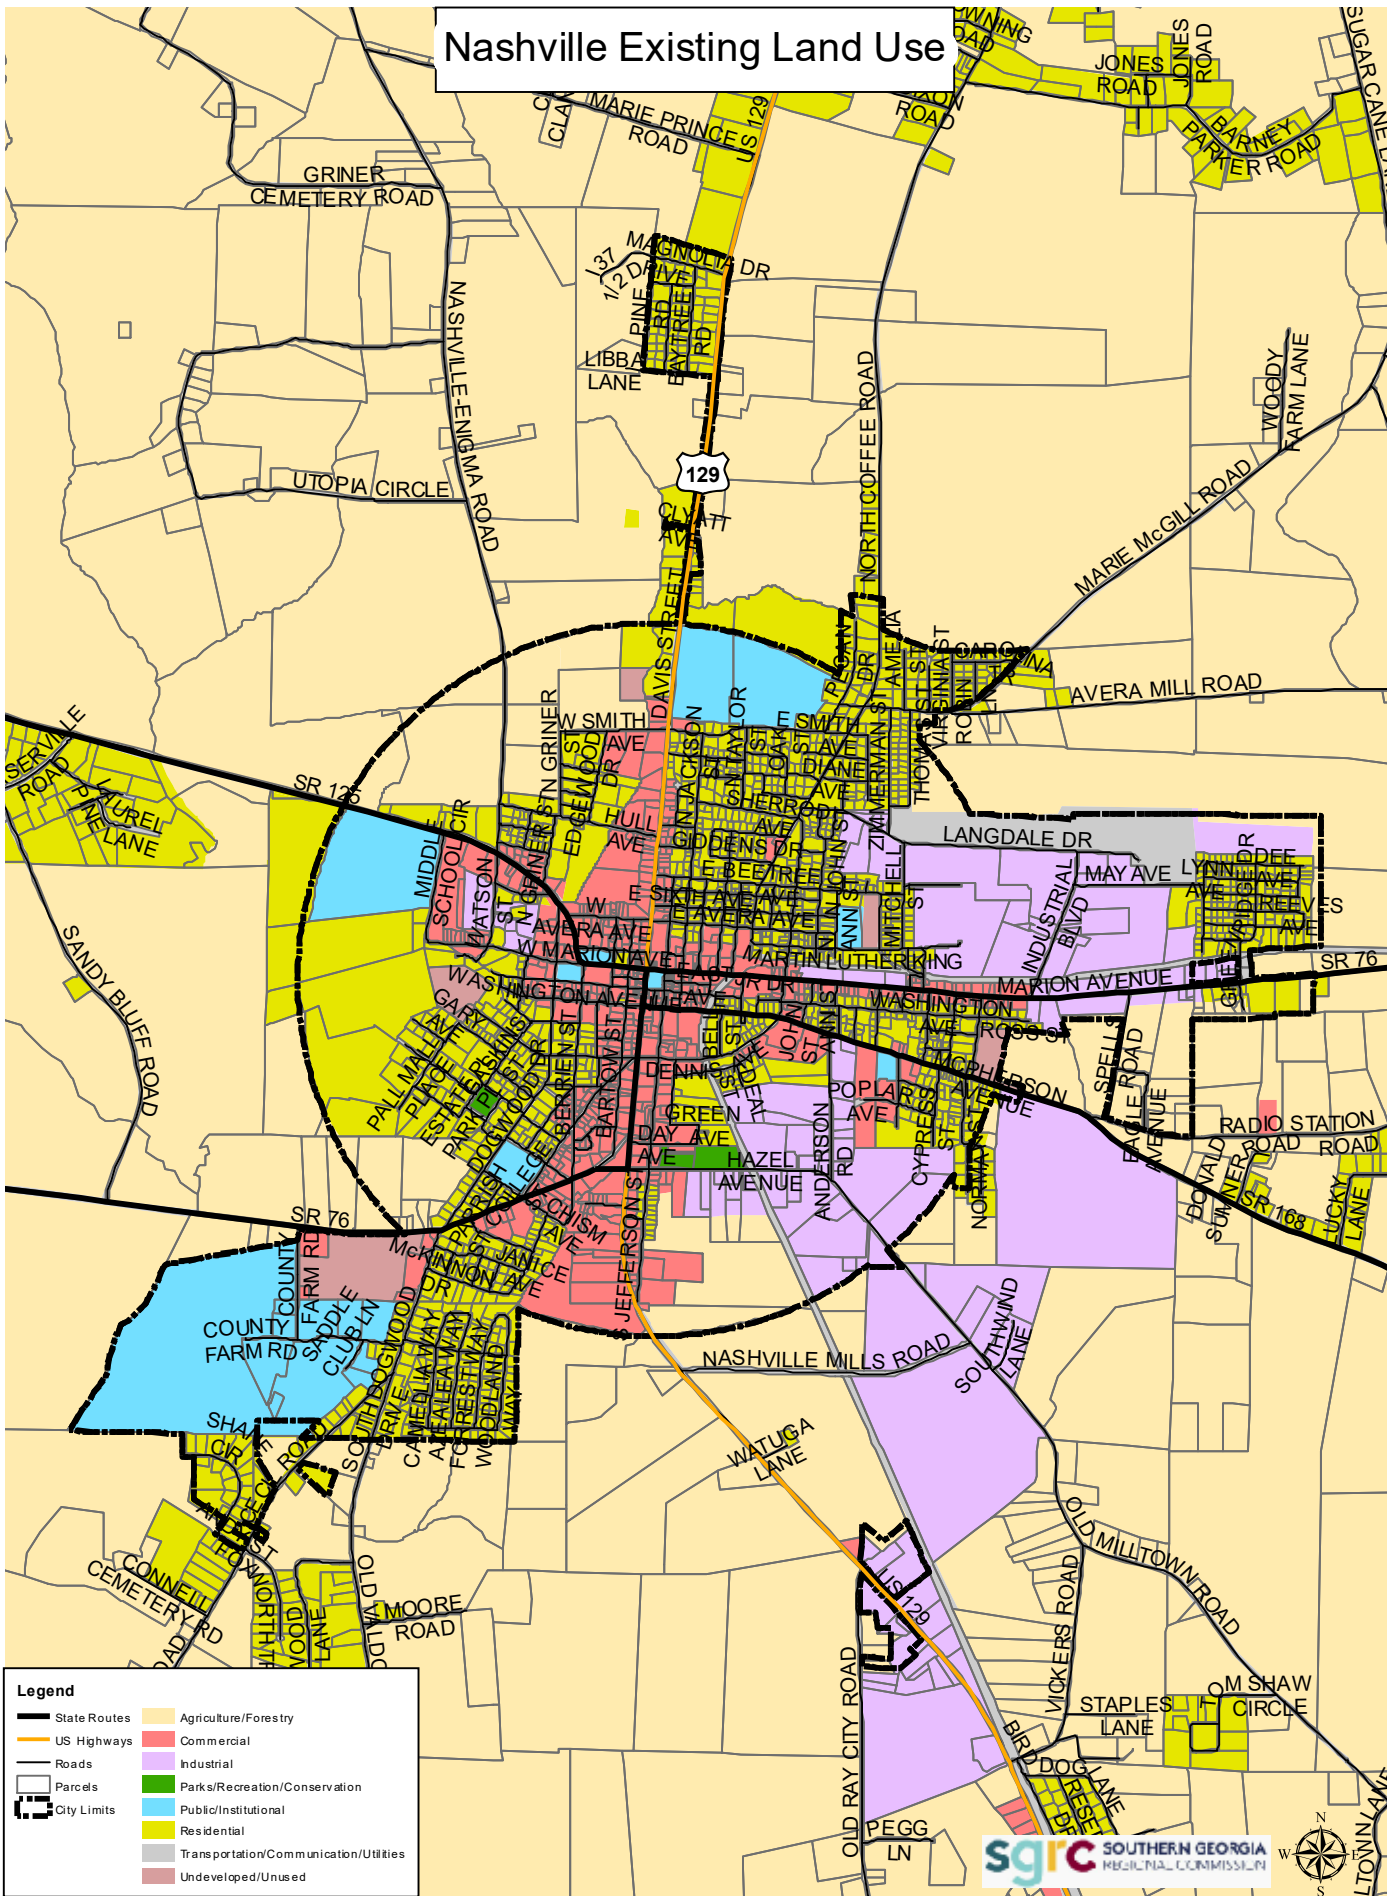

Nashville Existing Land Use

Legend

- State Routes
- US Highways
- Roads
- Parcels
- City Limits
- Agriculture/Forestry
- Commercial
- Industrial
- Parks/Recreation/Conservation
- Public/Institutional
- Residential
- Transportation/Communication/Utilities
- Undeveloped/Unused