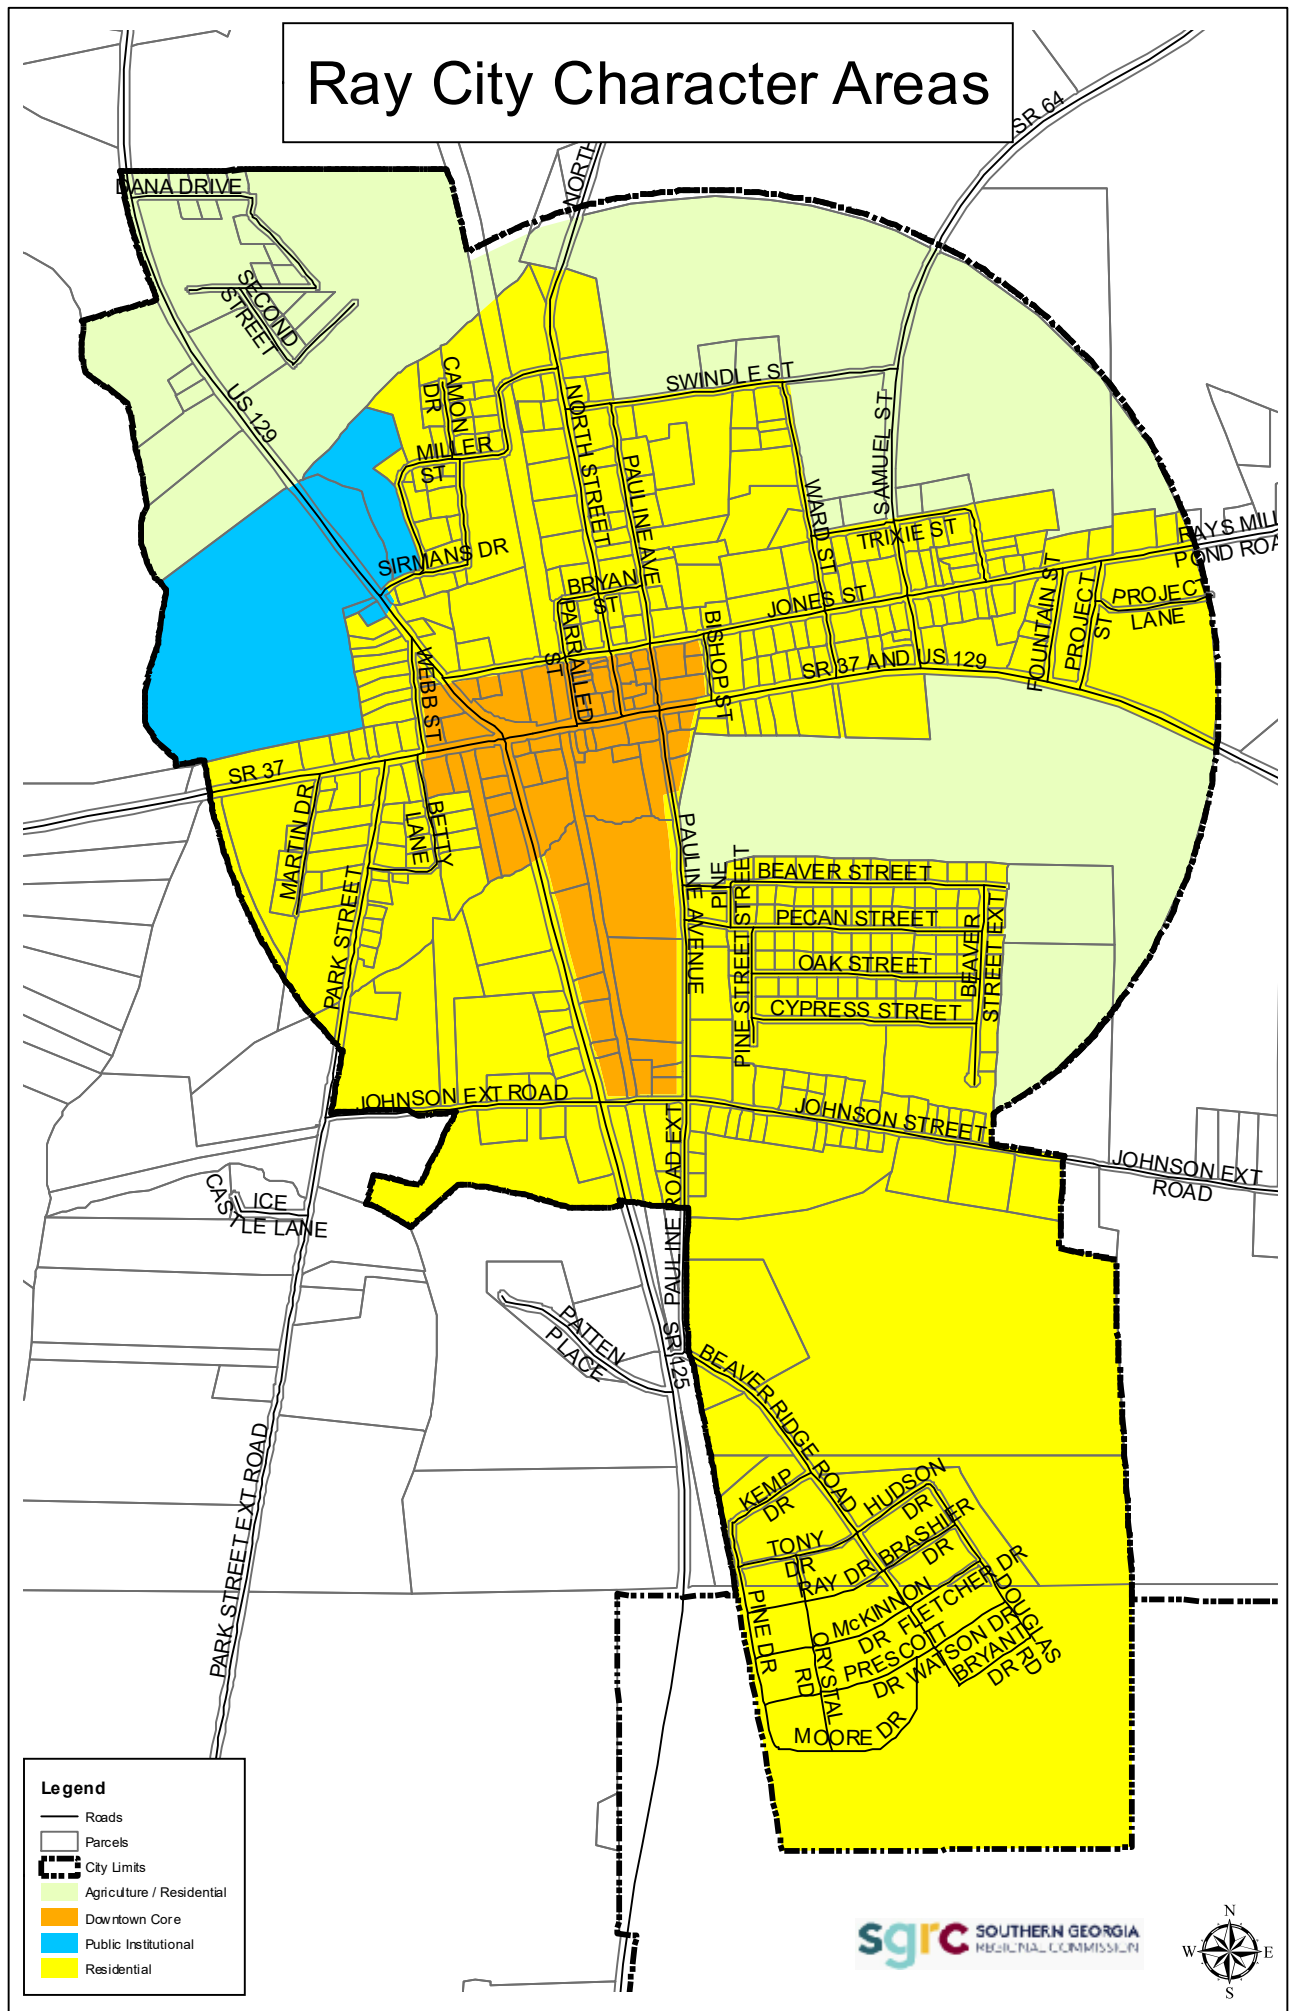

Legend

- US Highways
- Roads
- Parcels
- City Limits
- Agriculture / Residential
- Downtown Core
- Residential
- Rural Highway

Nashville Character Areas

Legend

- State Routes
- US Highways
- Roads
- Parcels
- City Limits
- Airport / Industrial
- Commercial
- Downtown Historic District
- Gateway Corridor
- Public Institutional
- Residential

Ray City Character Areas

Legend

- Roads
- Parcels
- City Limits
- Agriculture / Residential
- Downtown Core
- Public Institutional
- Residential