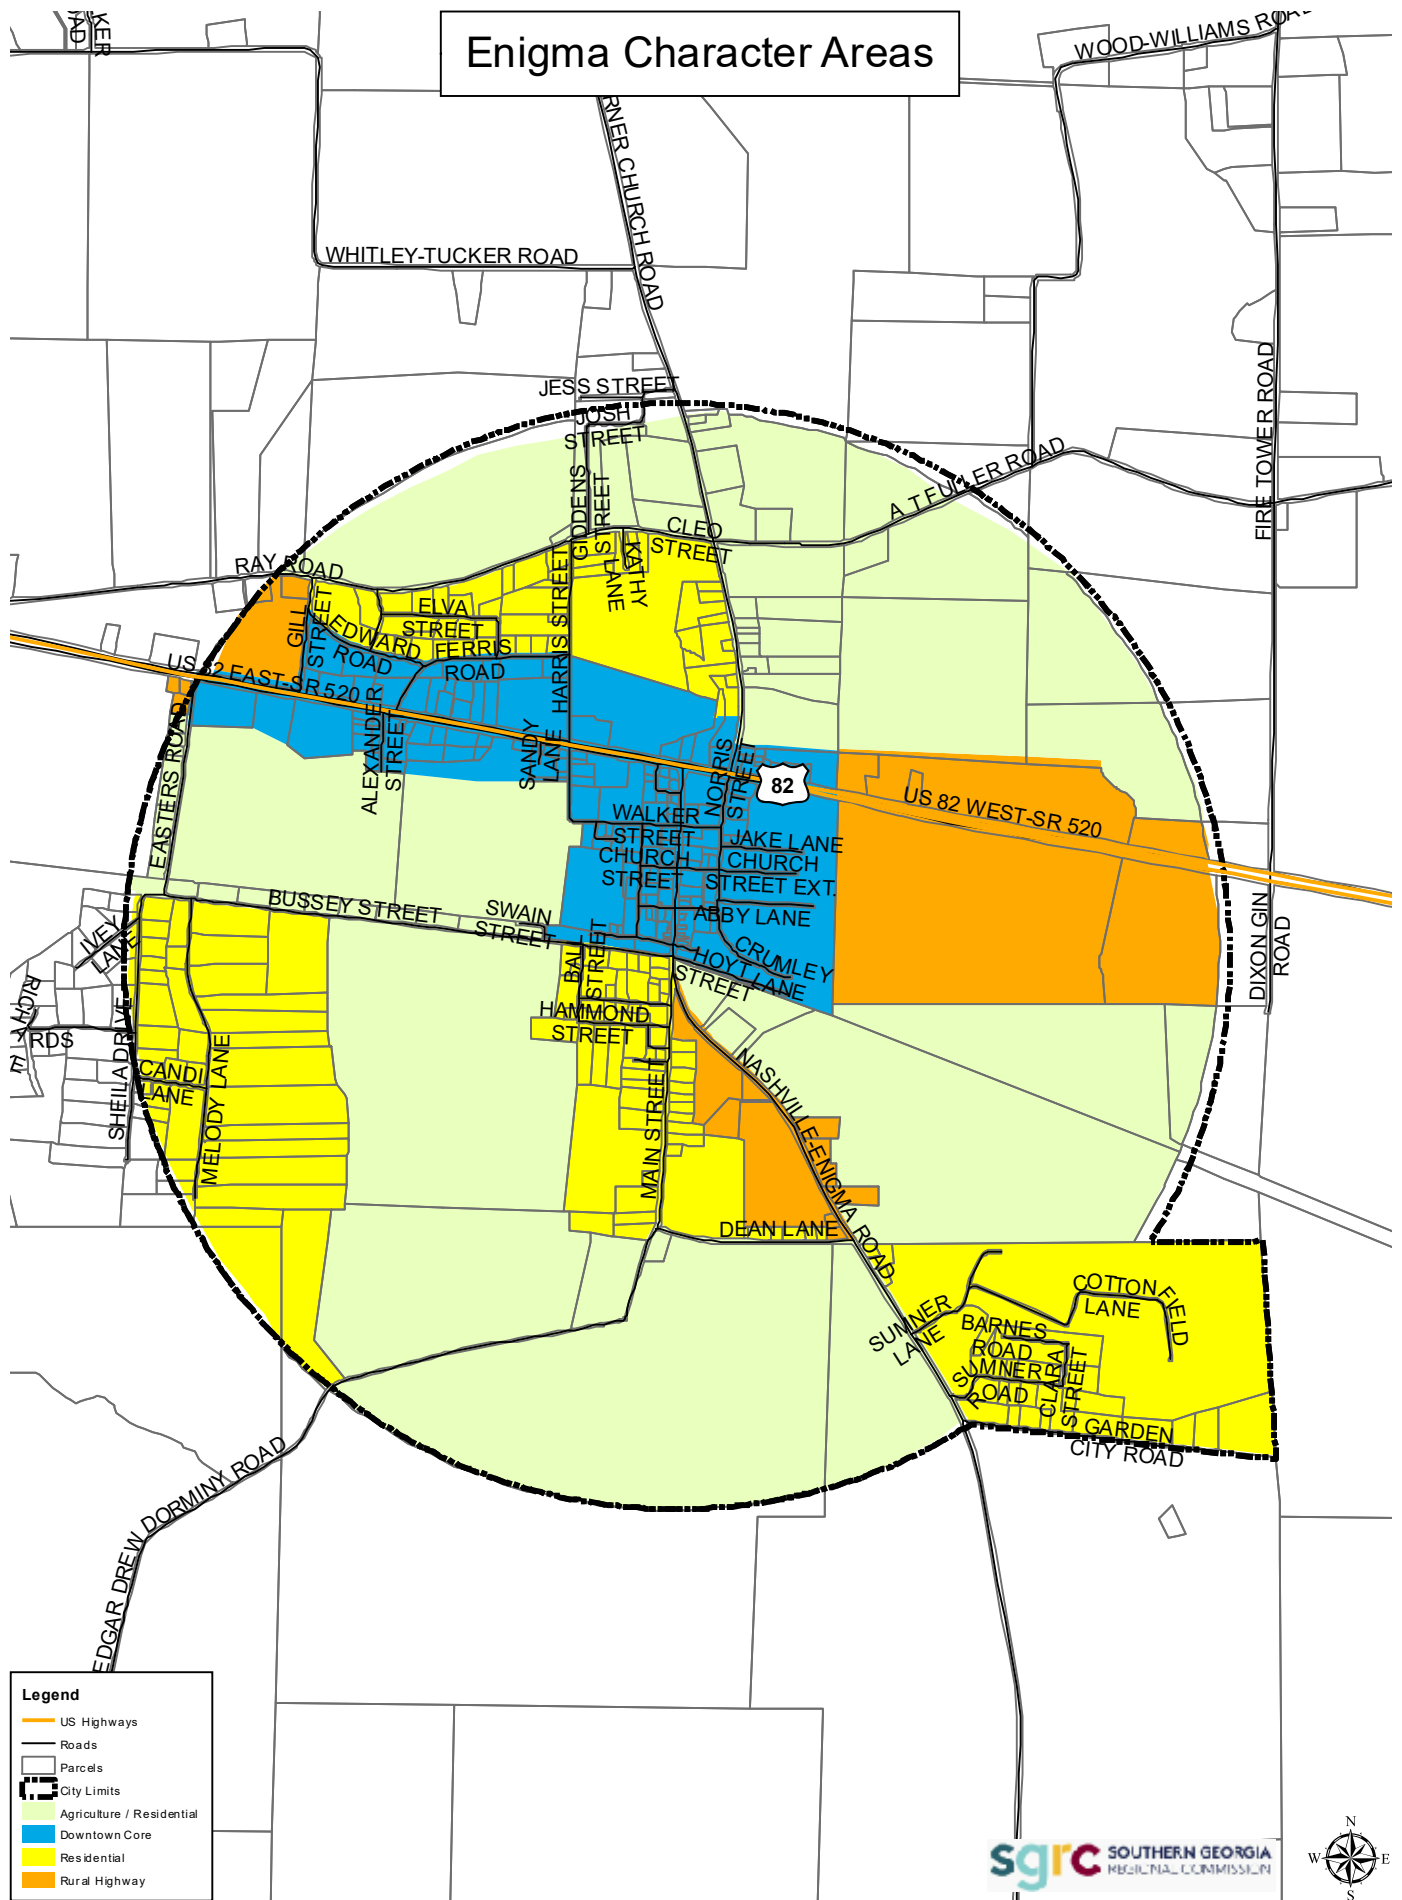

Ray City Existing Land Use

Legend

- State Routes
- US Highways
- Roads
- Parcels
- City Limits
- Agriculture/Forestry
- Commercial
- Industrial
- Parks/Recreation/Conservation
- Public/Institutional
- Residential
- Transportation/Communication/Utilities
- Undeveloped/Unused

Alapaha Character Areas

Legend

- US Highways
- City Limits
- Roads
- Parcels
- Agriculture / Residential
- Commercial
- Historic Main Street Area
- Public Institutional
- Residential

Enigma Character Areas

Ray City Character Areas

Legend

- Roads
- Parcels
- City Limits
- Agriculture / Residential
- Downtown Core
- Public Institutional
- Residential