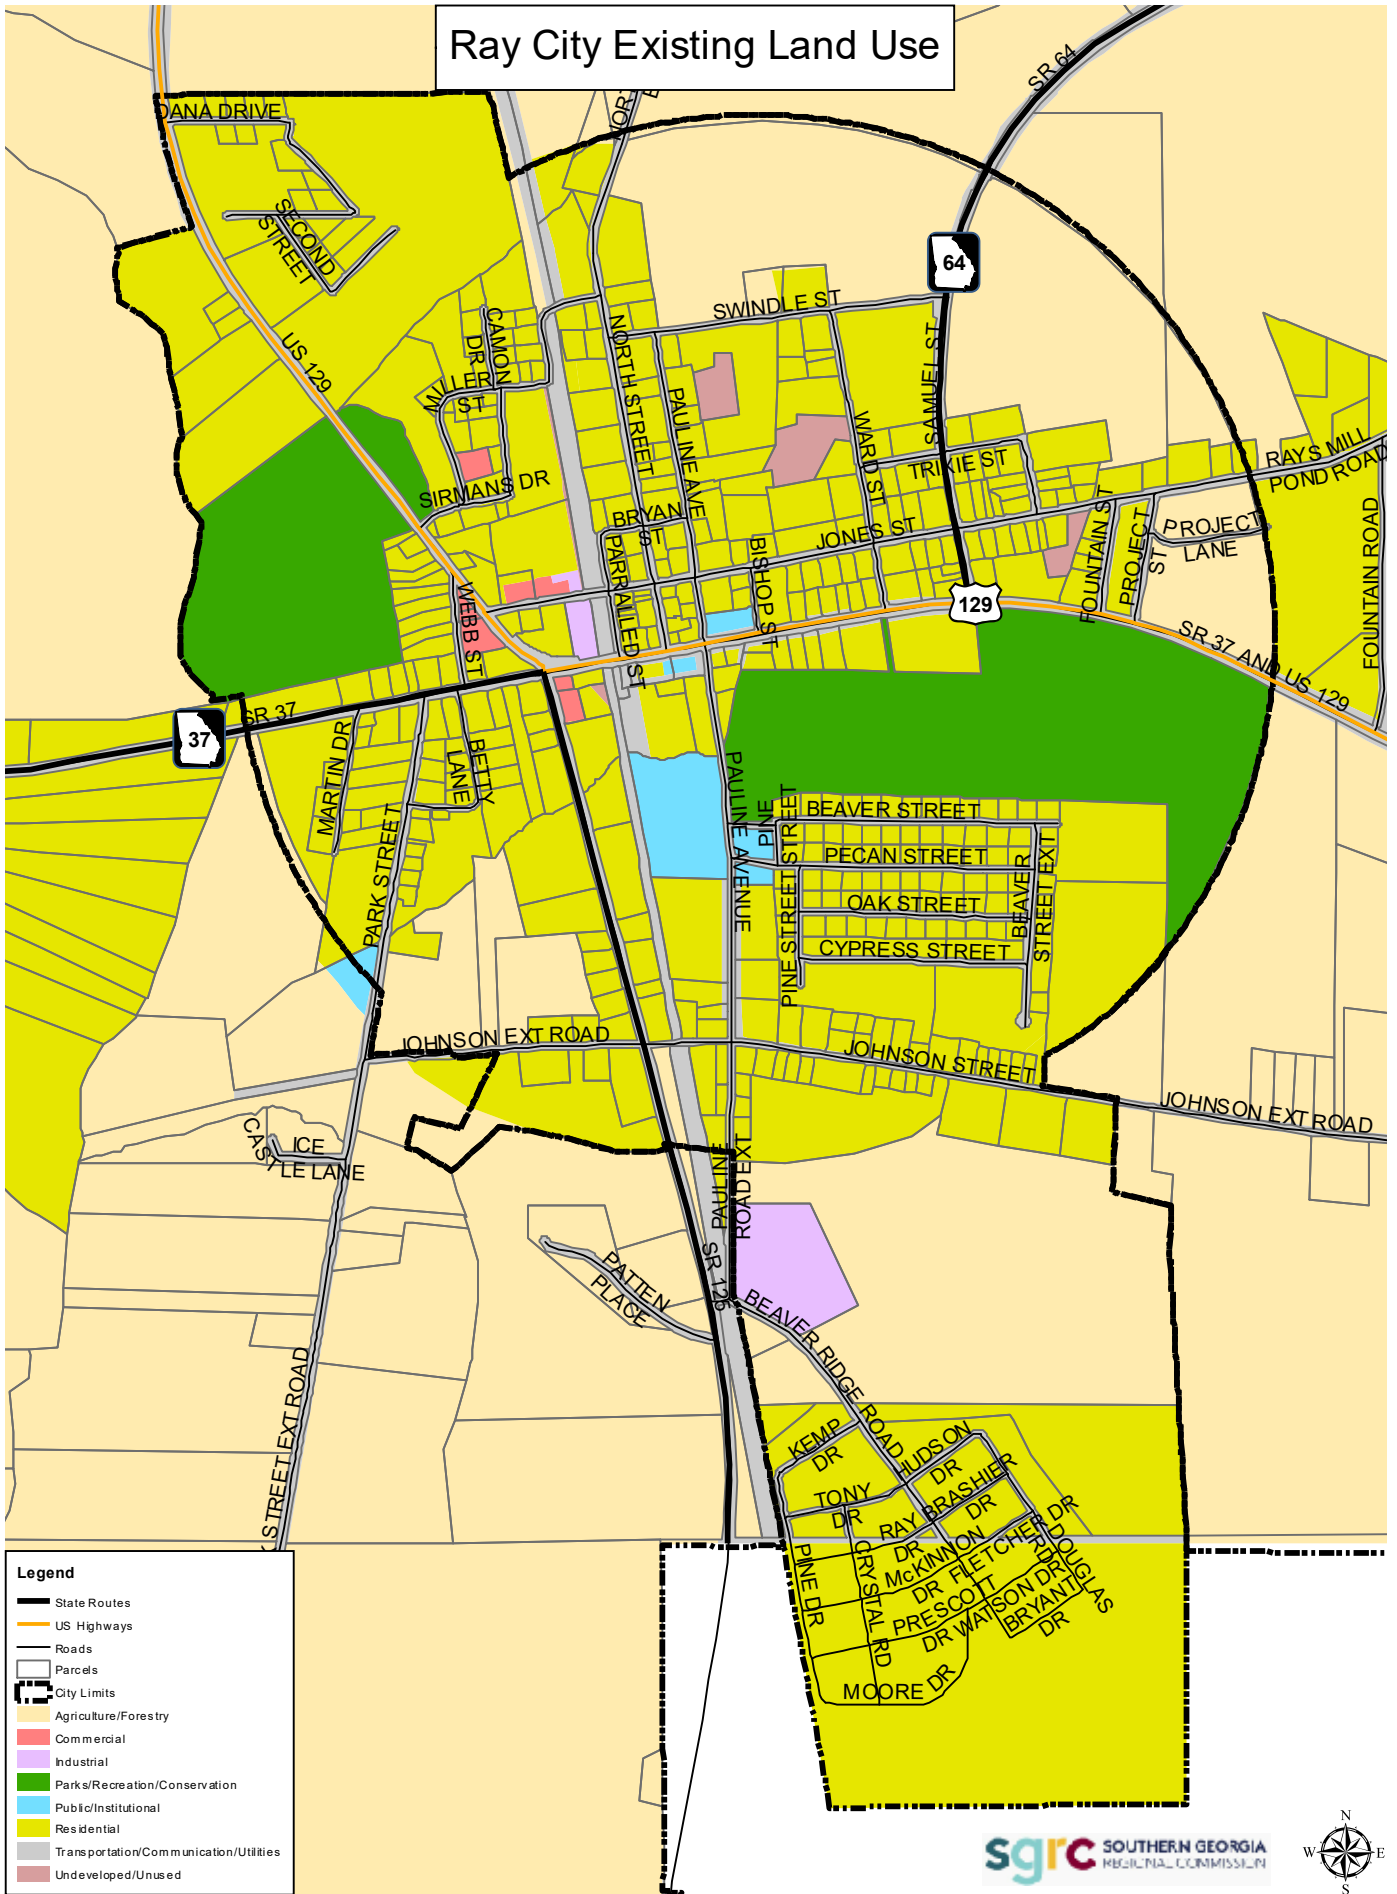

Enigma Existing Land Use

- Legend**
- US Highways
 - Roads
 - Parcels
 - City Limits
 - Agriculture/Forestry
 - Commercial
 - Industrial
 - Parks/Recreation/Conservation
 - Public/Institutional
 - Residential
 - Transportation/Communication/Utilities
 - Undeveloped/Unused

Ray City Existing Land Use

Legend

- State Routes
- US Highways
- Roads
- Parcels
- City Limits
- Agriculture/Forestry
- Commercial
- Industrial
- Parks/Recreation/Conservation
- Public/Institutional
- Residential
- Transportation/Communication/Utilities
- Undeveloped/Unused

Legend

- US Highways
- Roads
- Parcels
- City Limits
- Agriculture / Residential
- Downtown Core
- Residential
- Rural Highway

Nashville Character Areas

Legend

- State Routes
- US Highways
- Roads
- Parcels
- City Limits
- Airport / Industrial
- Commercial
- Downtown Historic District
- Gateway Corridor
- Public Institutional
- Residential

Ray City Character Areas

Legend

- Roads
- Parcels
- City Limits
- Agriculture / Residential
- Downtown Core
- Public Institutional
- Residential